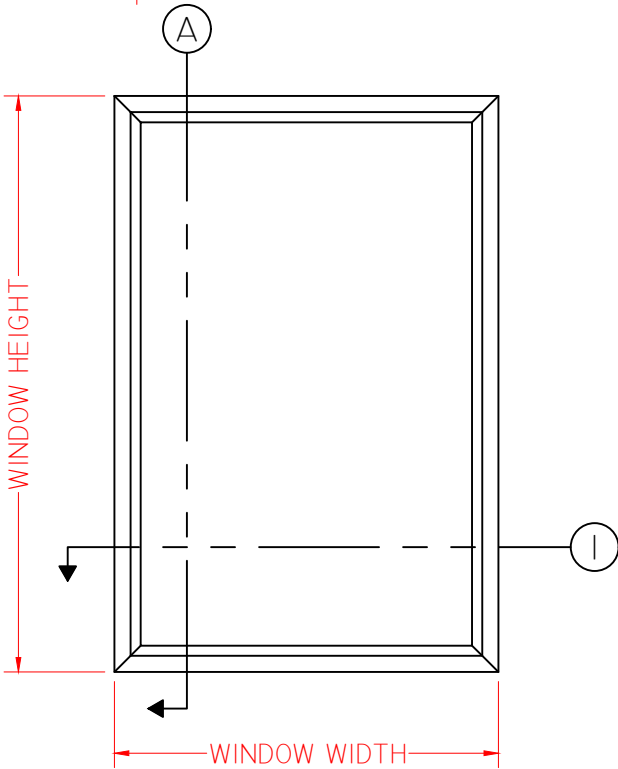

CityVu Bevel  
Wide Fixed  
1" I.G.

CityVu Bevel  
Fixed  
1" I.G.

ELEVATION SCALE 1" = 1'-0"

# CityVu Bevel Casement Push Out 1" I.G.