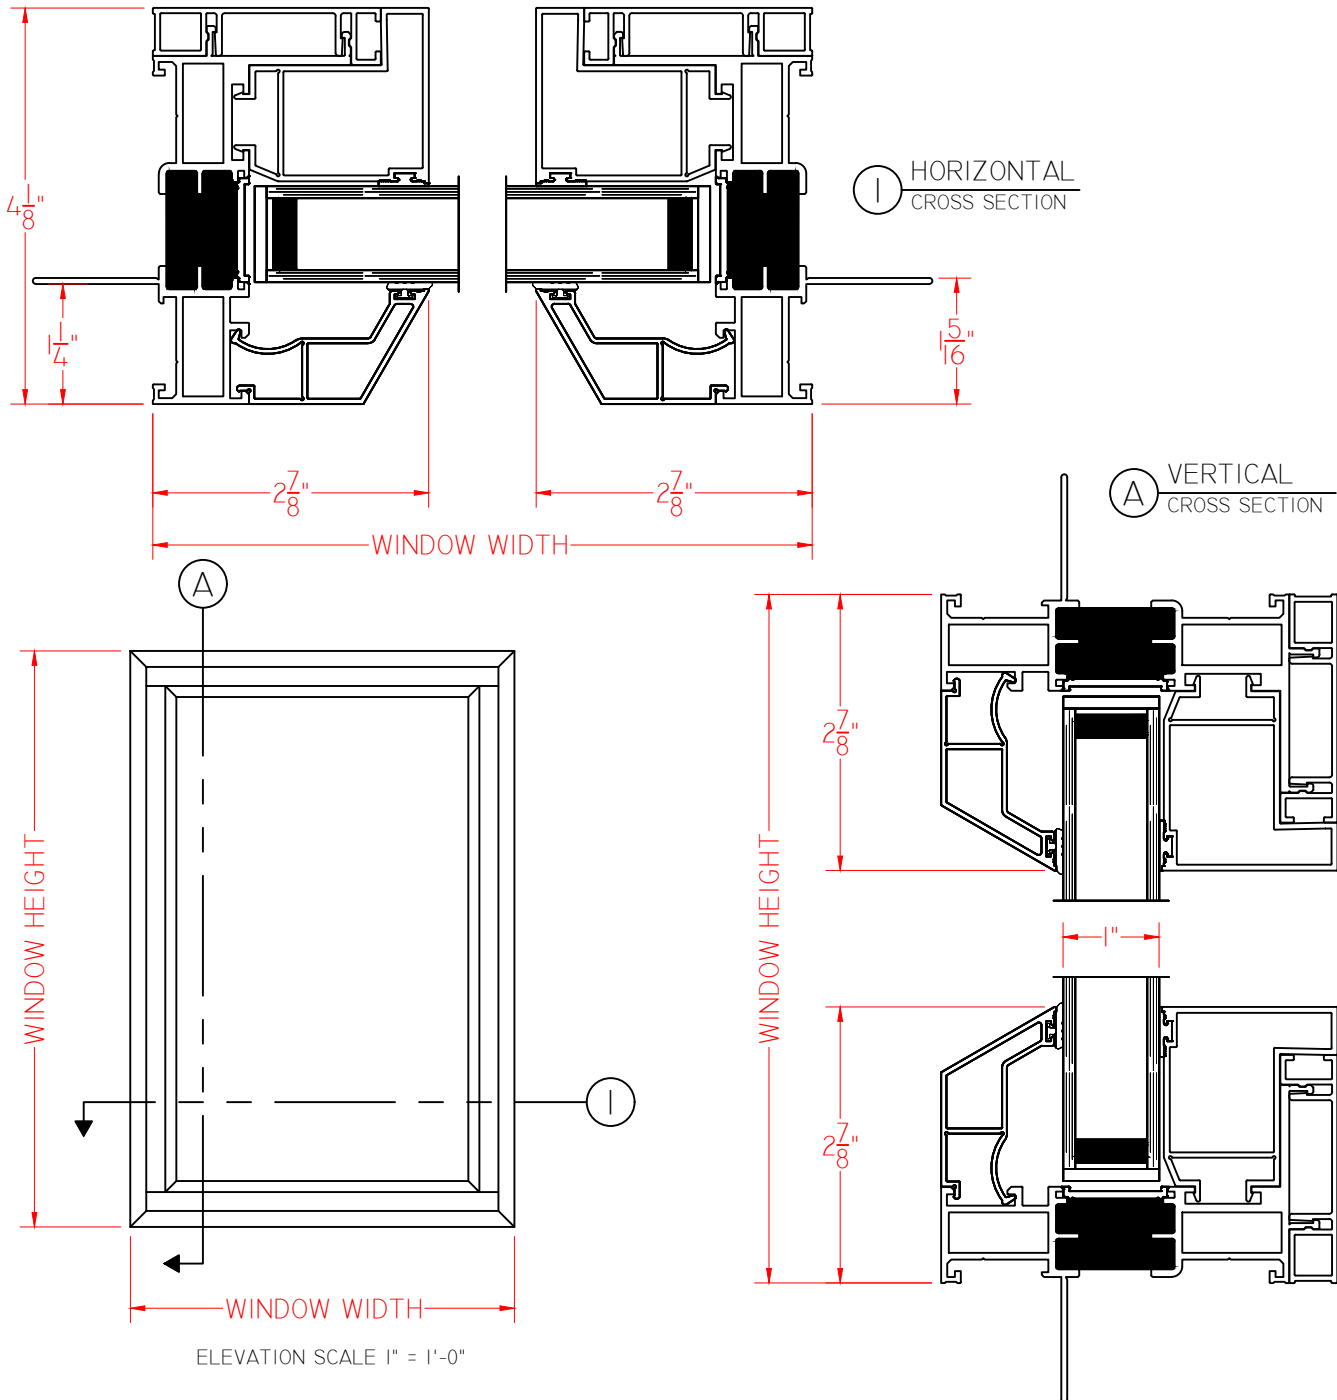

CityVu Bevel  
Wide Fixed  
1" I.G.

CityVu Bevel  
Fixed  
1" I.G.

ELEVATION SCALE 1" = 1'-0"

# CityVu Bevel Casement Push Out 1" I.G.

# CityVu Bevel Awning Push Out 1" I.G.