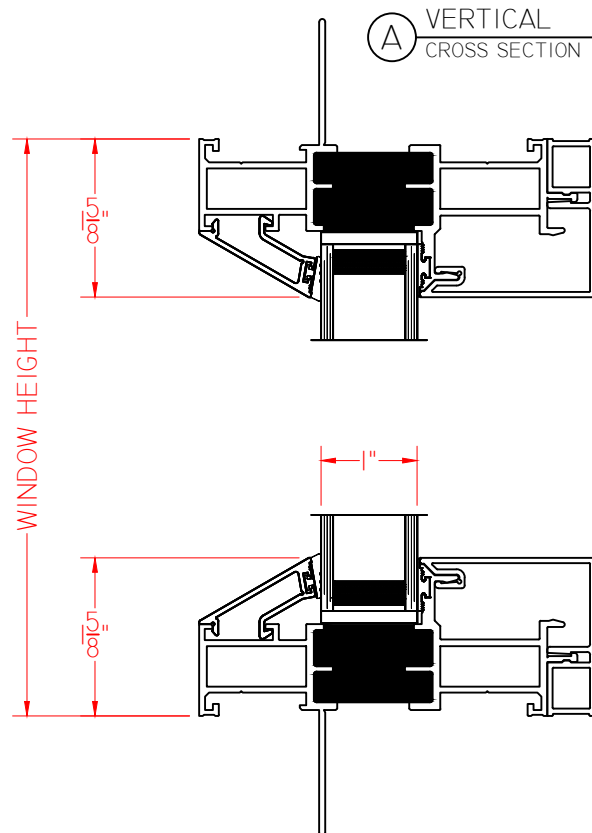

CityVu Bevel  
Wide Fixed  
1" I.G.

CityVu Bevel  
Fixed  
1" I.G.

ELEVATION SCALE 1" = 1'-0"

# CityVu Bevel Casement Push Out 1" I.G.

# CityVu Bevel Awning Push Out 1" I.G.