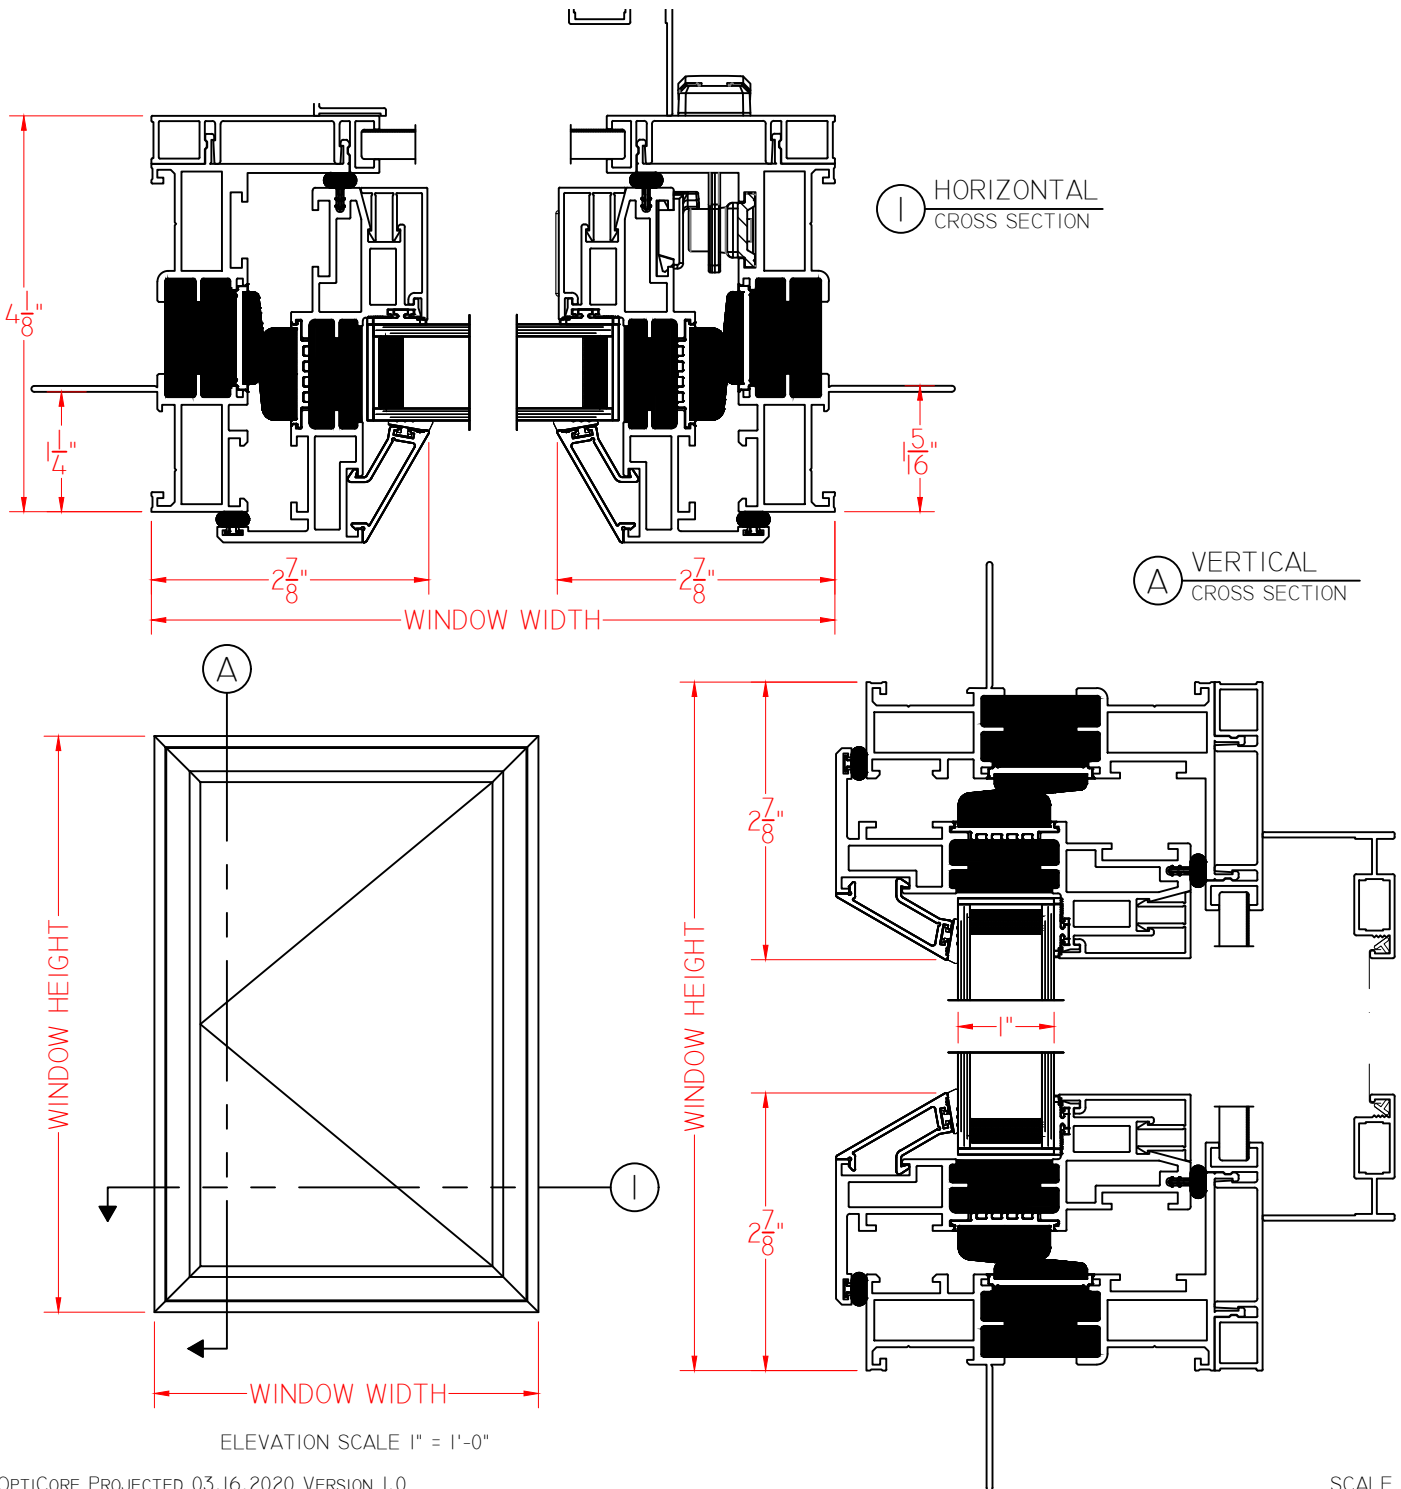

CityVu Bevel  
Wide Fixed  
1" I.G.

CityVu Bevel  
Fixed  
1" I.G.

ELEVATION SCALE 1" = 1'-0"

# CityVu Bevel Casement Push Out 1" I.G.

# CityVu Bevel Awning Push Out 1" I.G.