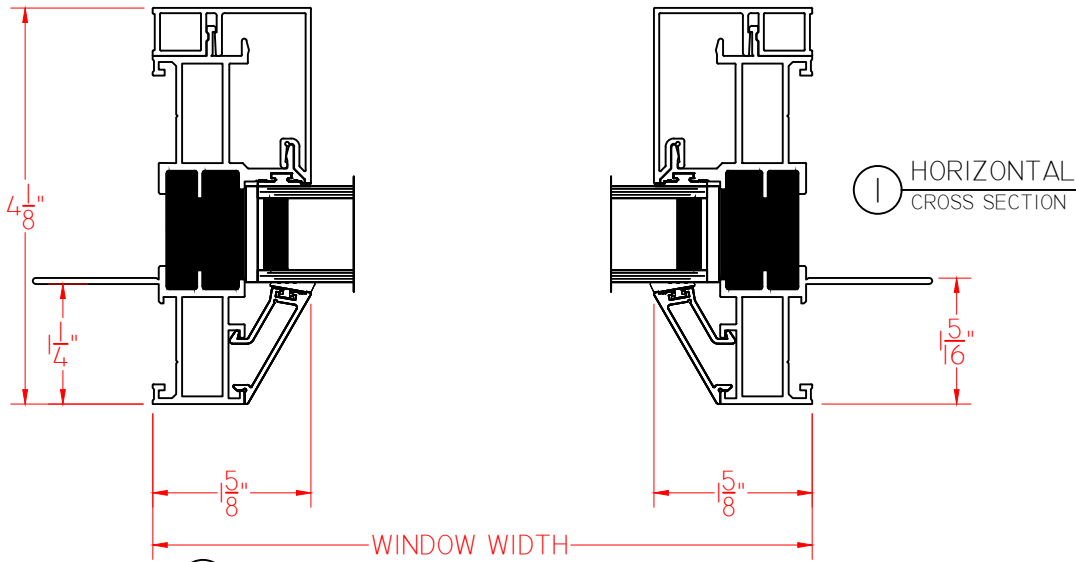

CityVu Bevel  
Wide Fixed  
1" I.G.

CityVu Bevel  
Fixed  
1" I.G.

ELEVATION SCALE 1" = 1'-0"

# CityVu Bevel Casement Push Out 1" I.G.