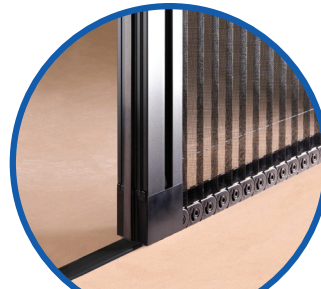

Double Door

Single Door

The Sheer Screen glides smoothly with the touch of a finger, and can be stopped in any position. Sheer Screens can be configured for single, double, and French Doors; even openings up to 40 ft. wide!

Easy to Use

The screen moves with a gentle touch.

No Bottom Channels

Track installs flat, no runner to trip or step over.

Wheelchair Accessible

Smooth Fabric

Retractable Screens for **DOORS**

Single Door Screens Milano 100

A perfect fit for in-swing or out-swing doors.

Double Door Screens Milano 200

The perfect screen solution for French Doors.

Other Uses

Genius Screens go **EVERYWHERE**

Genius Retractable Screens are designed for flexibility. They can be used on porches, lanais, gazebos, garages or almost any other enclosure.